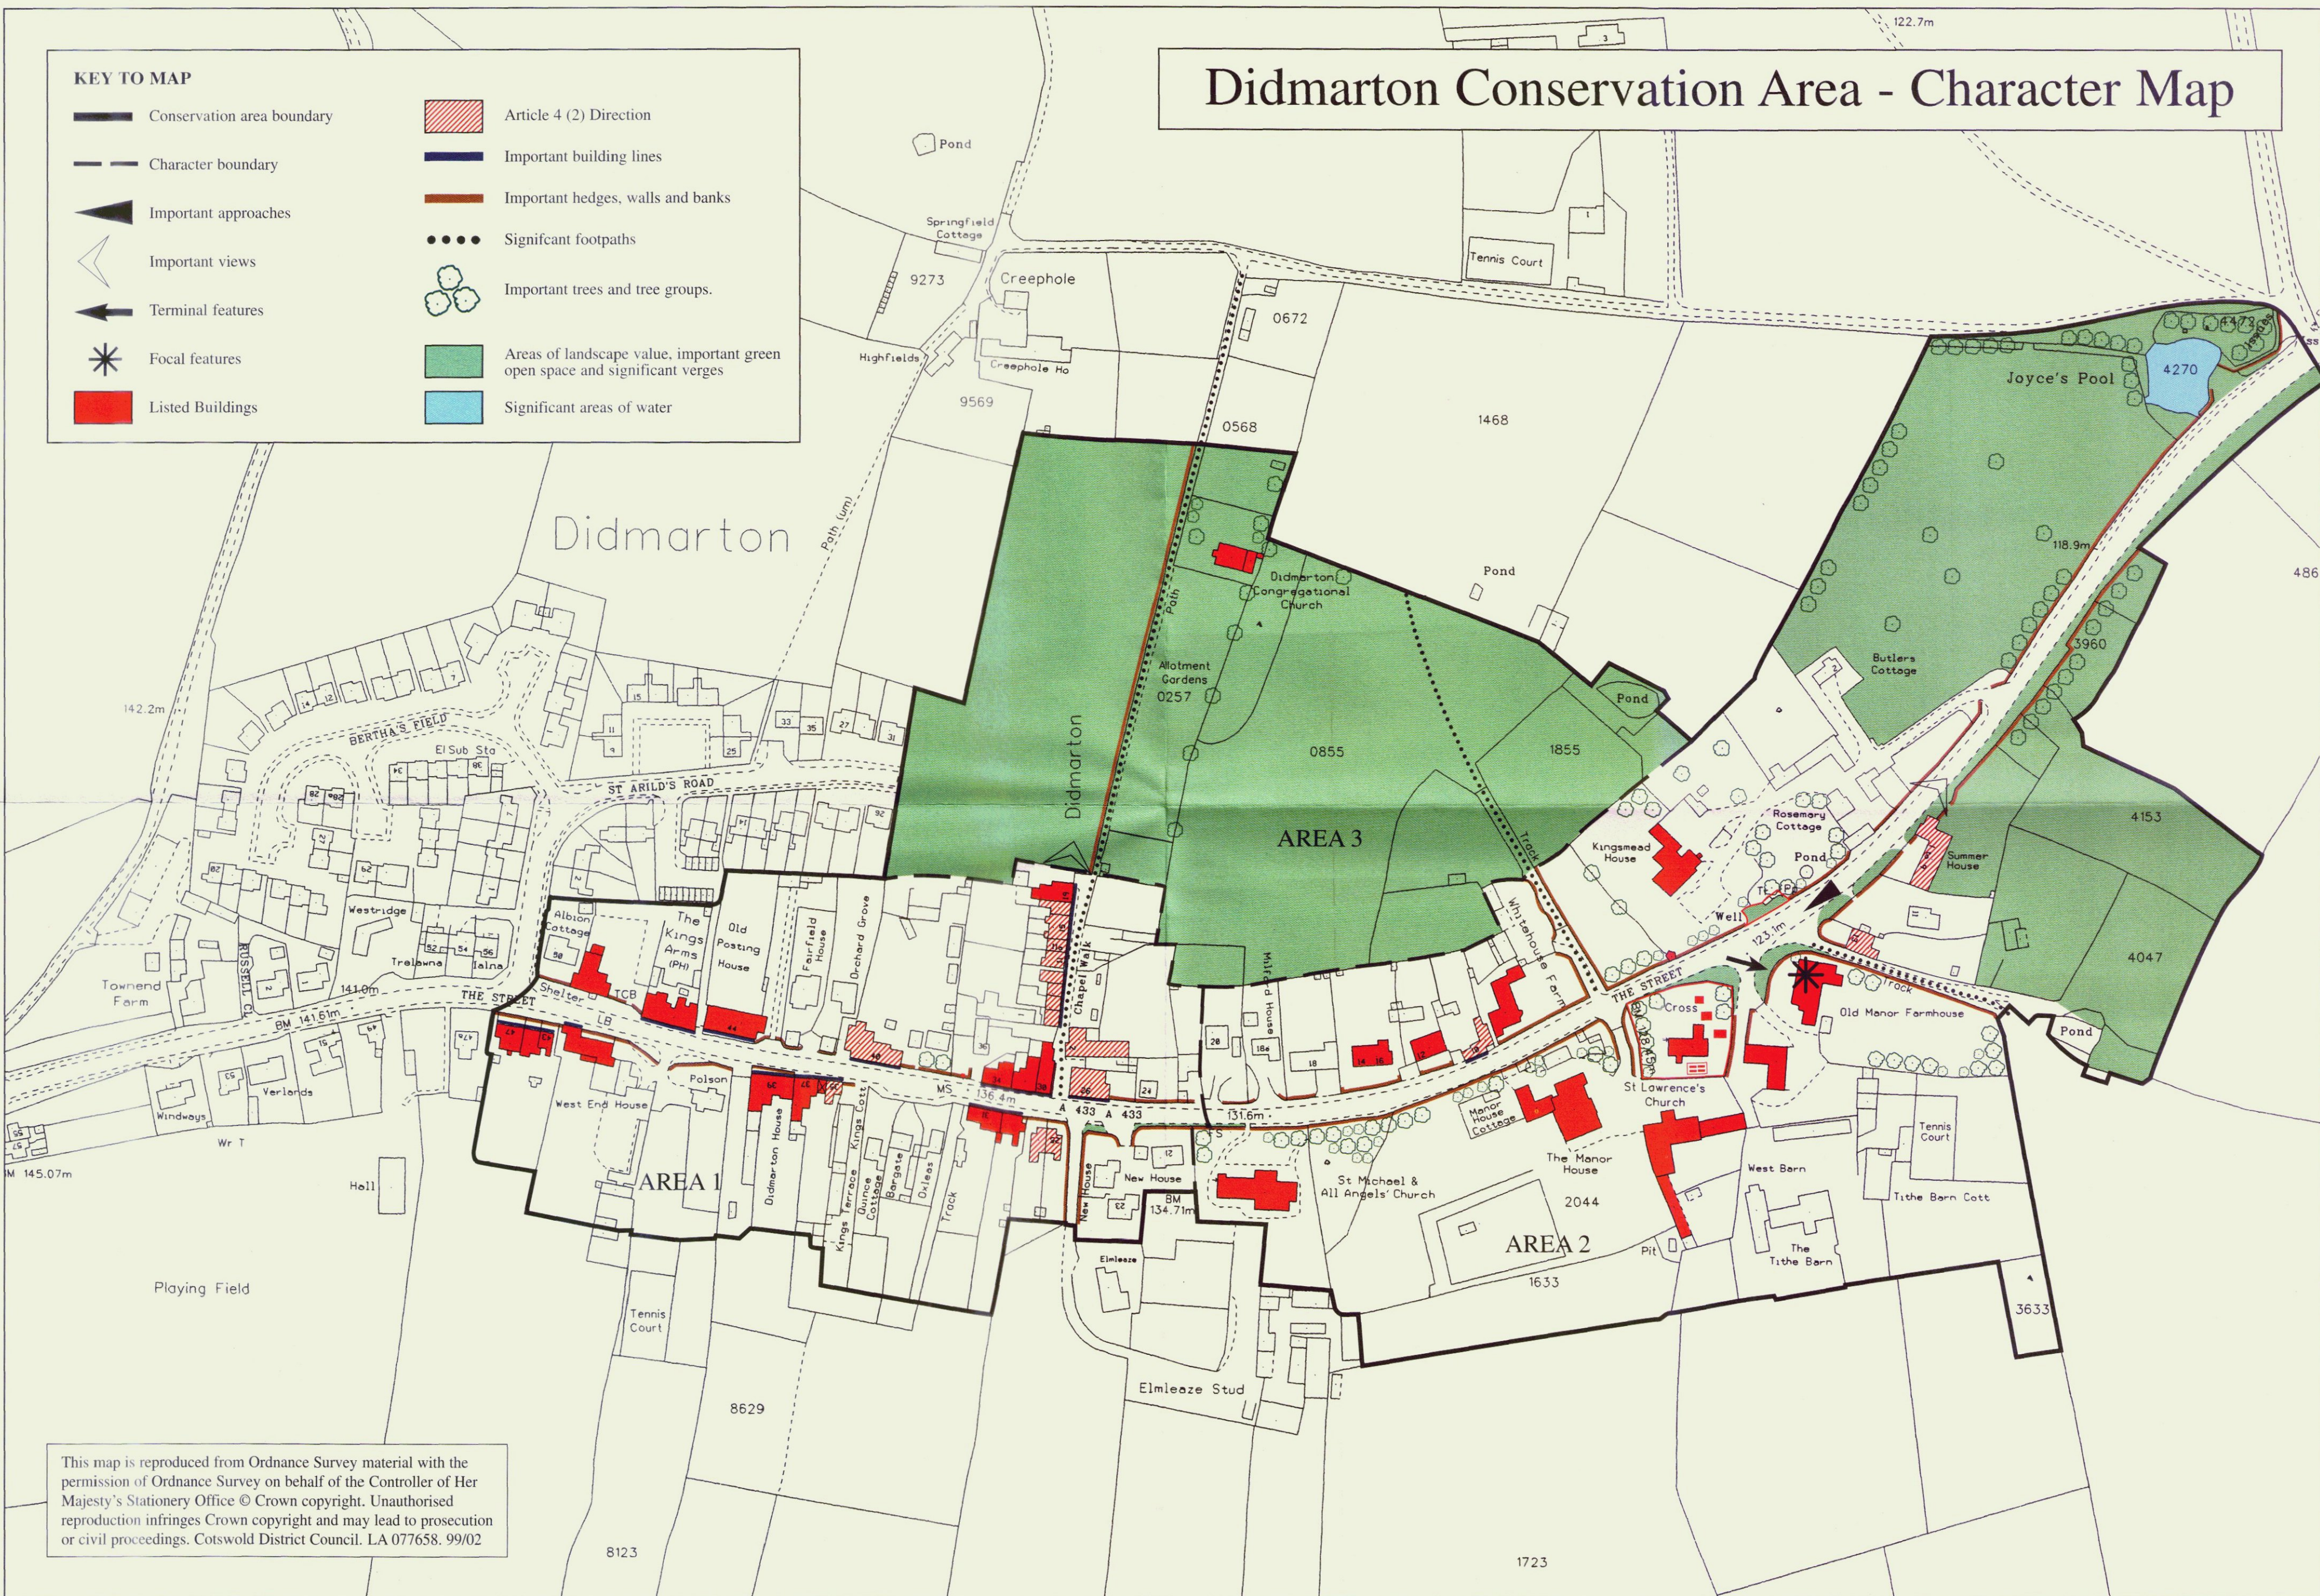

Didmarton Conservation Area - Character Map

KEY TO MAP

-  Conservation area boundary
-  Character boundary
-  Important approaches
-  Important views
-  Terminal features
-  Focal features
-  Listed Buildings
-  Article 4 (2) Direction
-  Important building lines
-  Important hedges, walls and banks
-  Significant footpaths
-  Important trees and tree groups.
-  Areas of landscape value, important green open space and significant verges
-  Significant areas of water

This map is reproduced from Ordnance Survey material with the permission of Ordnance Survey on behalf of the Controller of Her Majesty's Stationery Office © Crown copyright. Unauthorised reproduction infringes Crown copyright and may lead to prosecution or civil proceedings. Cotswold District Council. LA 077658. 99/02