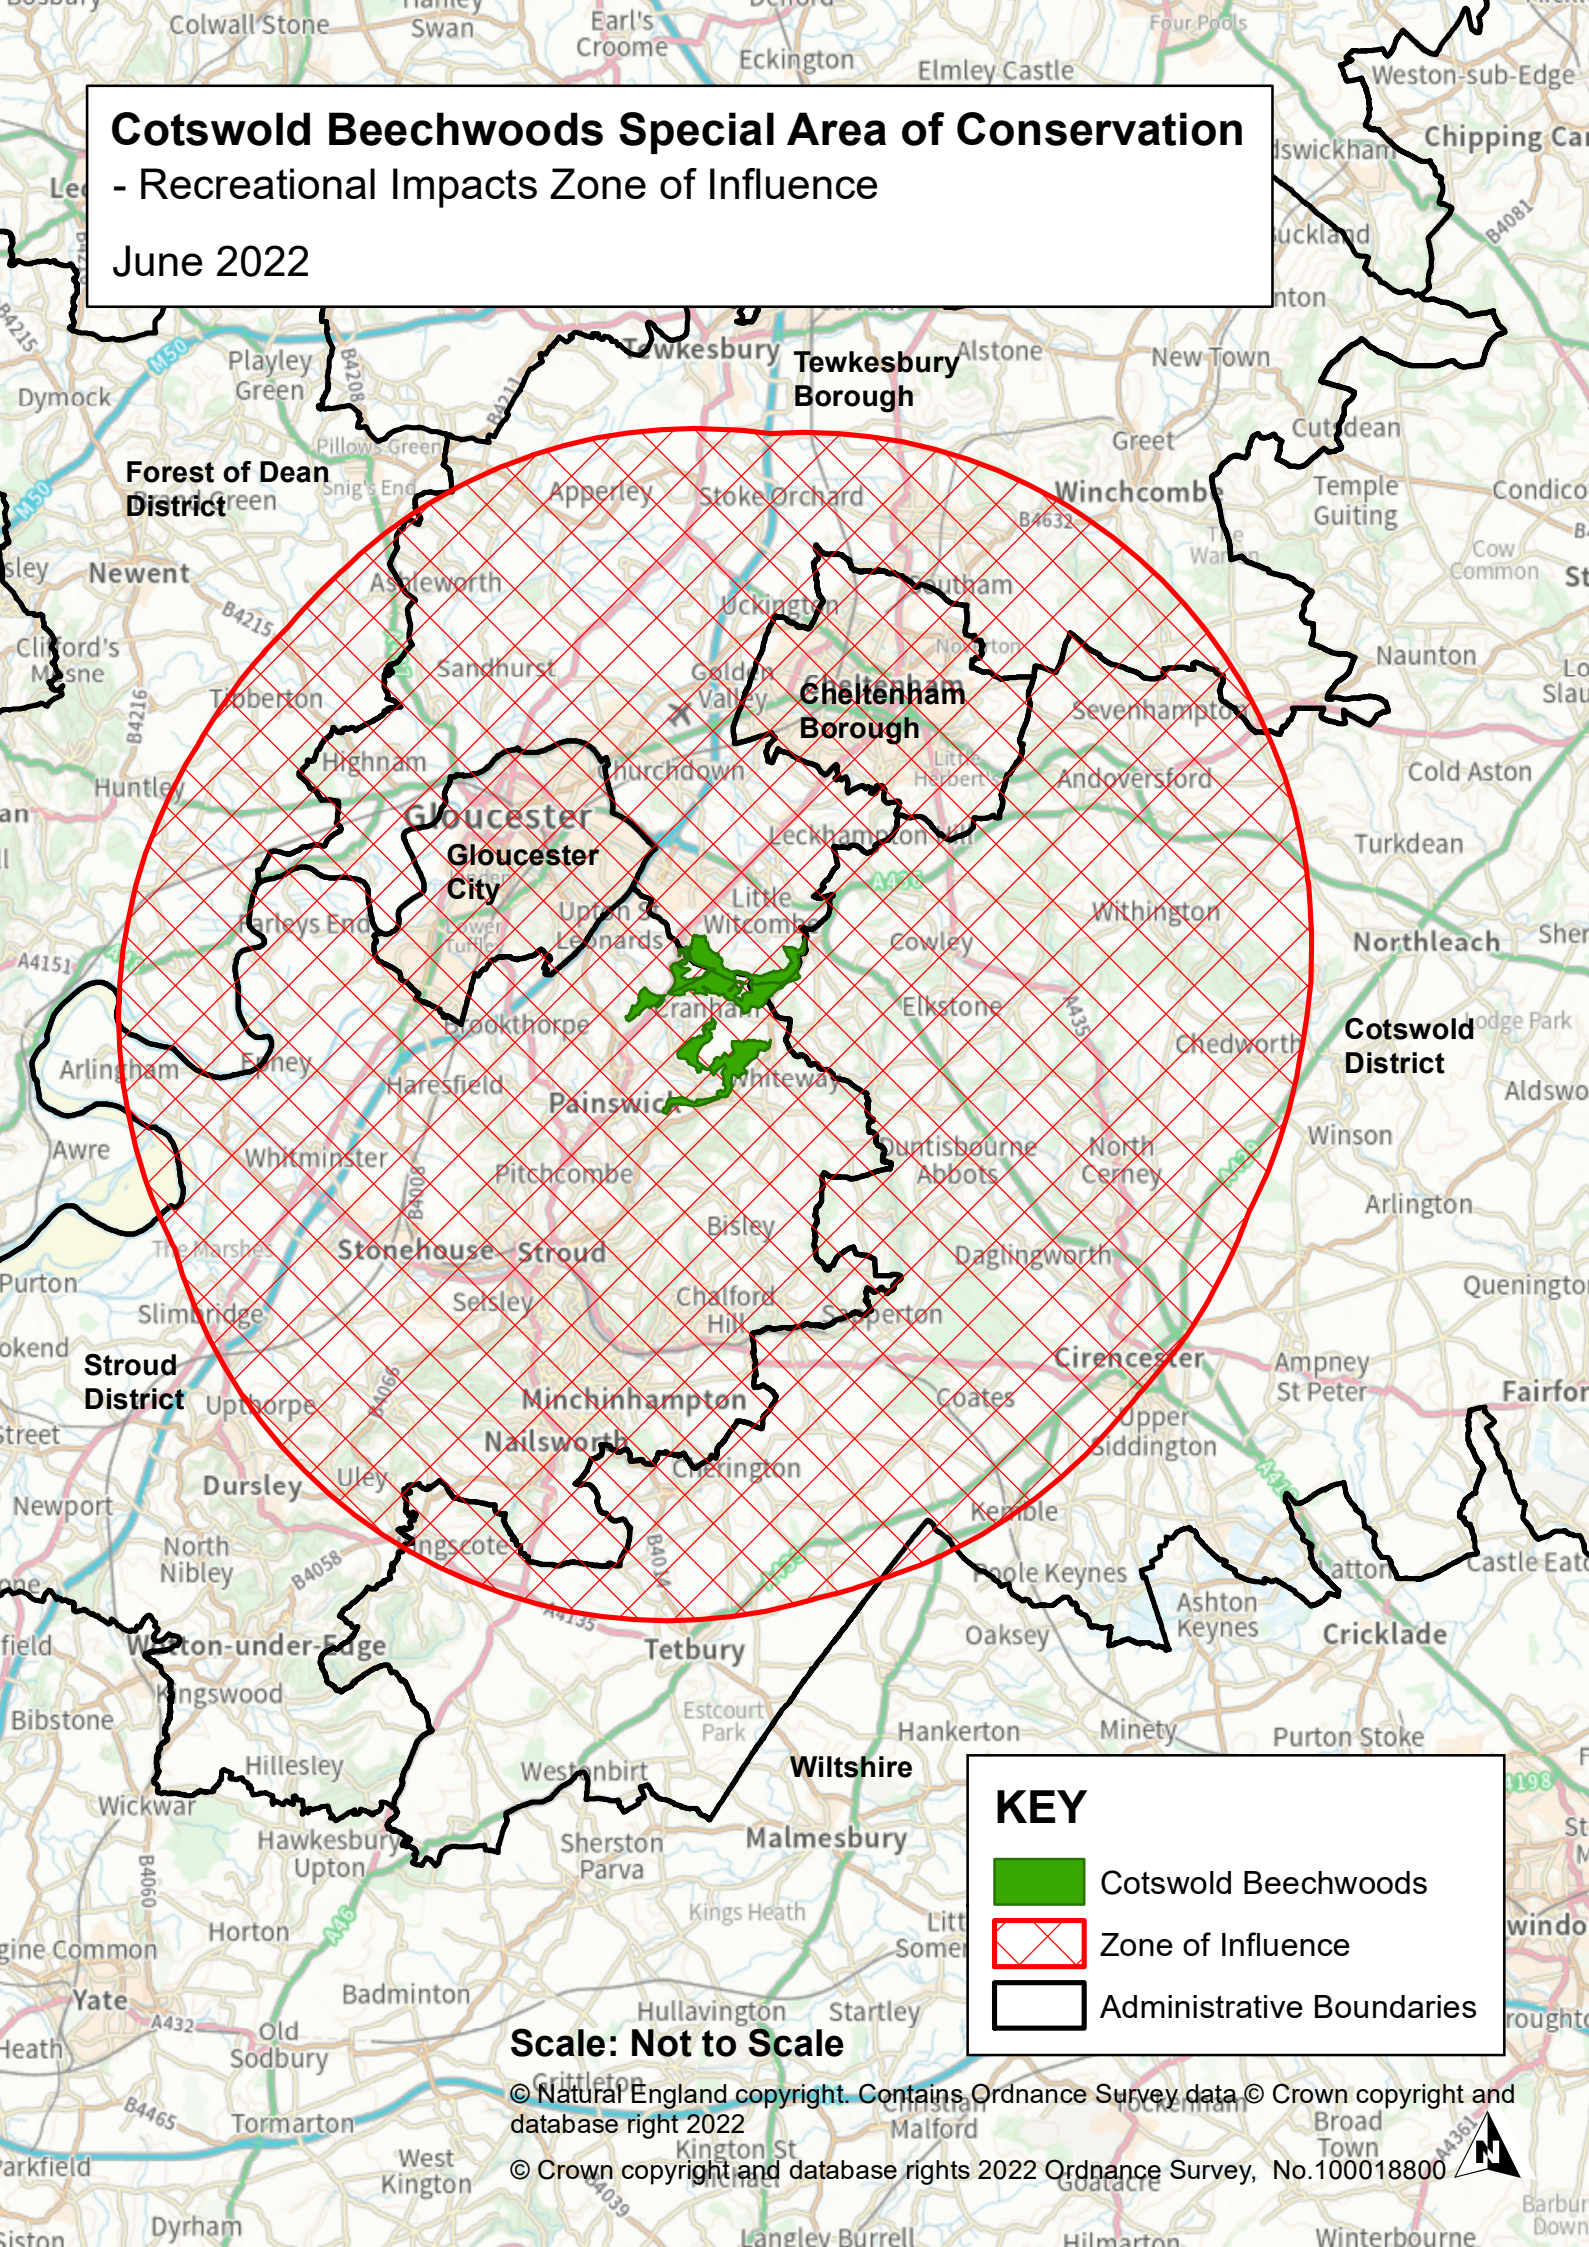

Cotswold Beechwoods Special Area of Conservation - Recreational Impacts Zone of Influence

June 2022

KEY

-  Cotswold Beechwoods
-  Zone of Influence
-  Administrative Boundaries

Scale: Not to Scale

© Natural England copyright. Contains Ordnance Survey data © Crown copyright and database right 2022

© Crown copyright and database rights 2022 Ordnance Survey, No.100018800