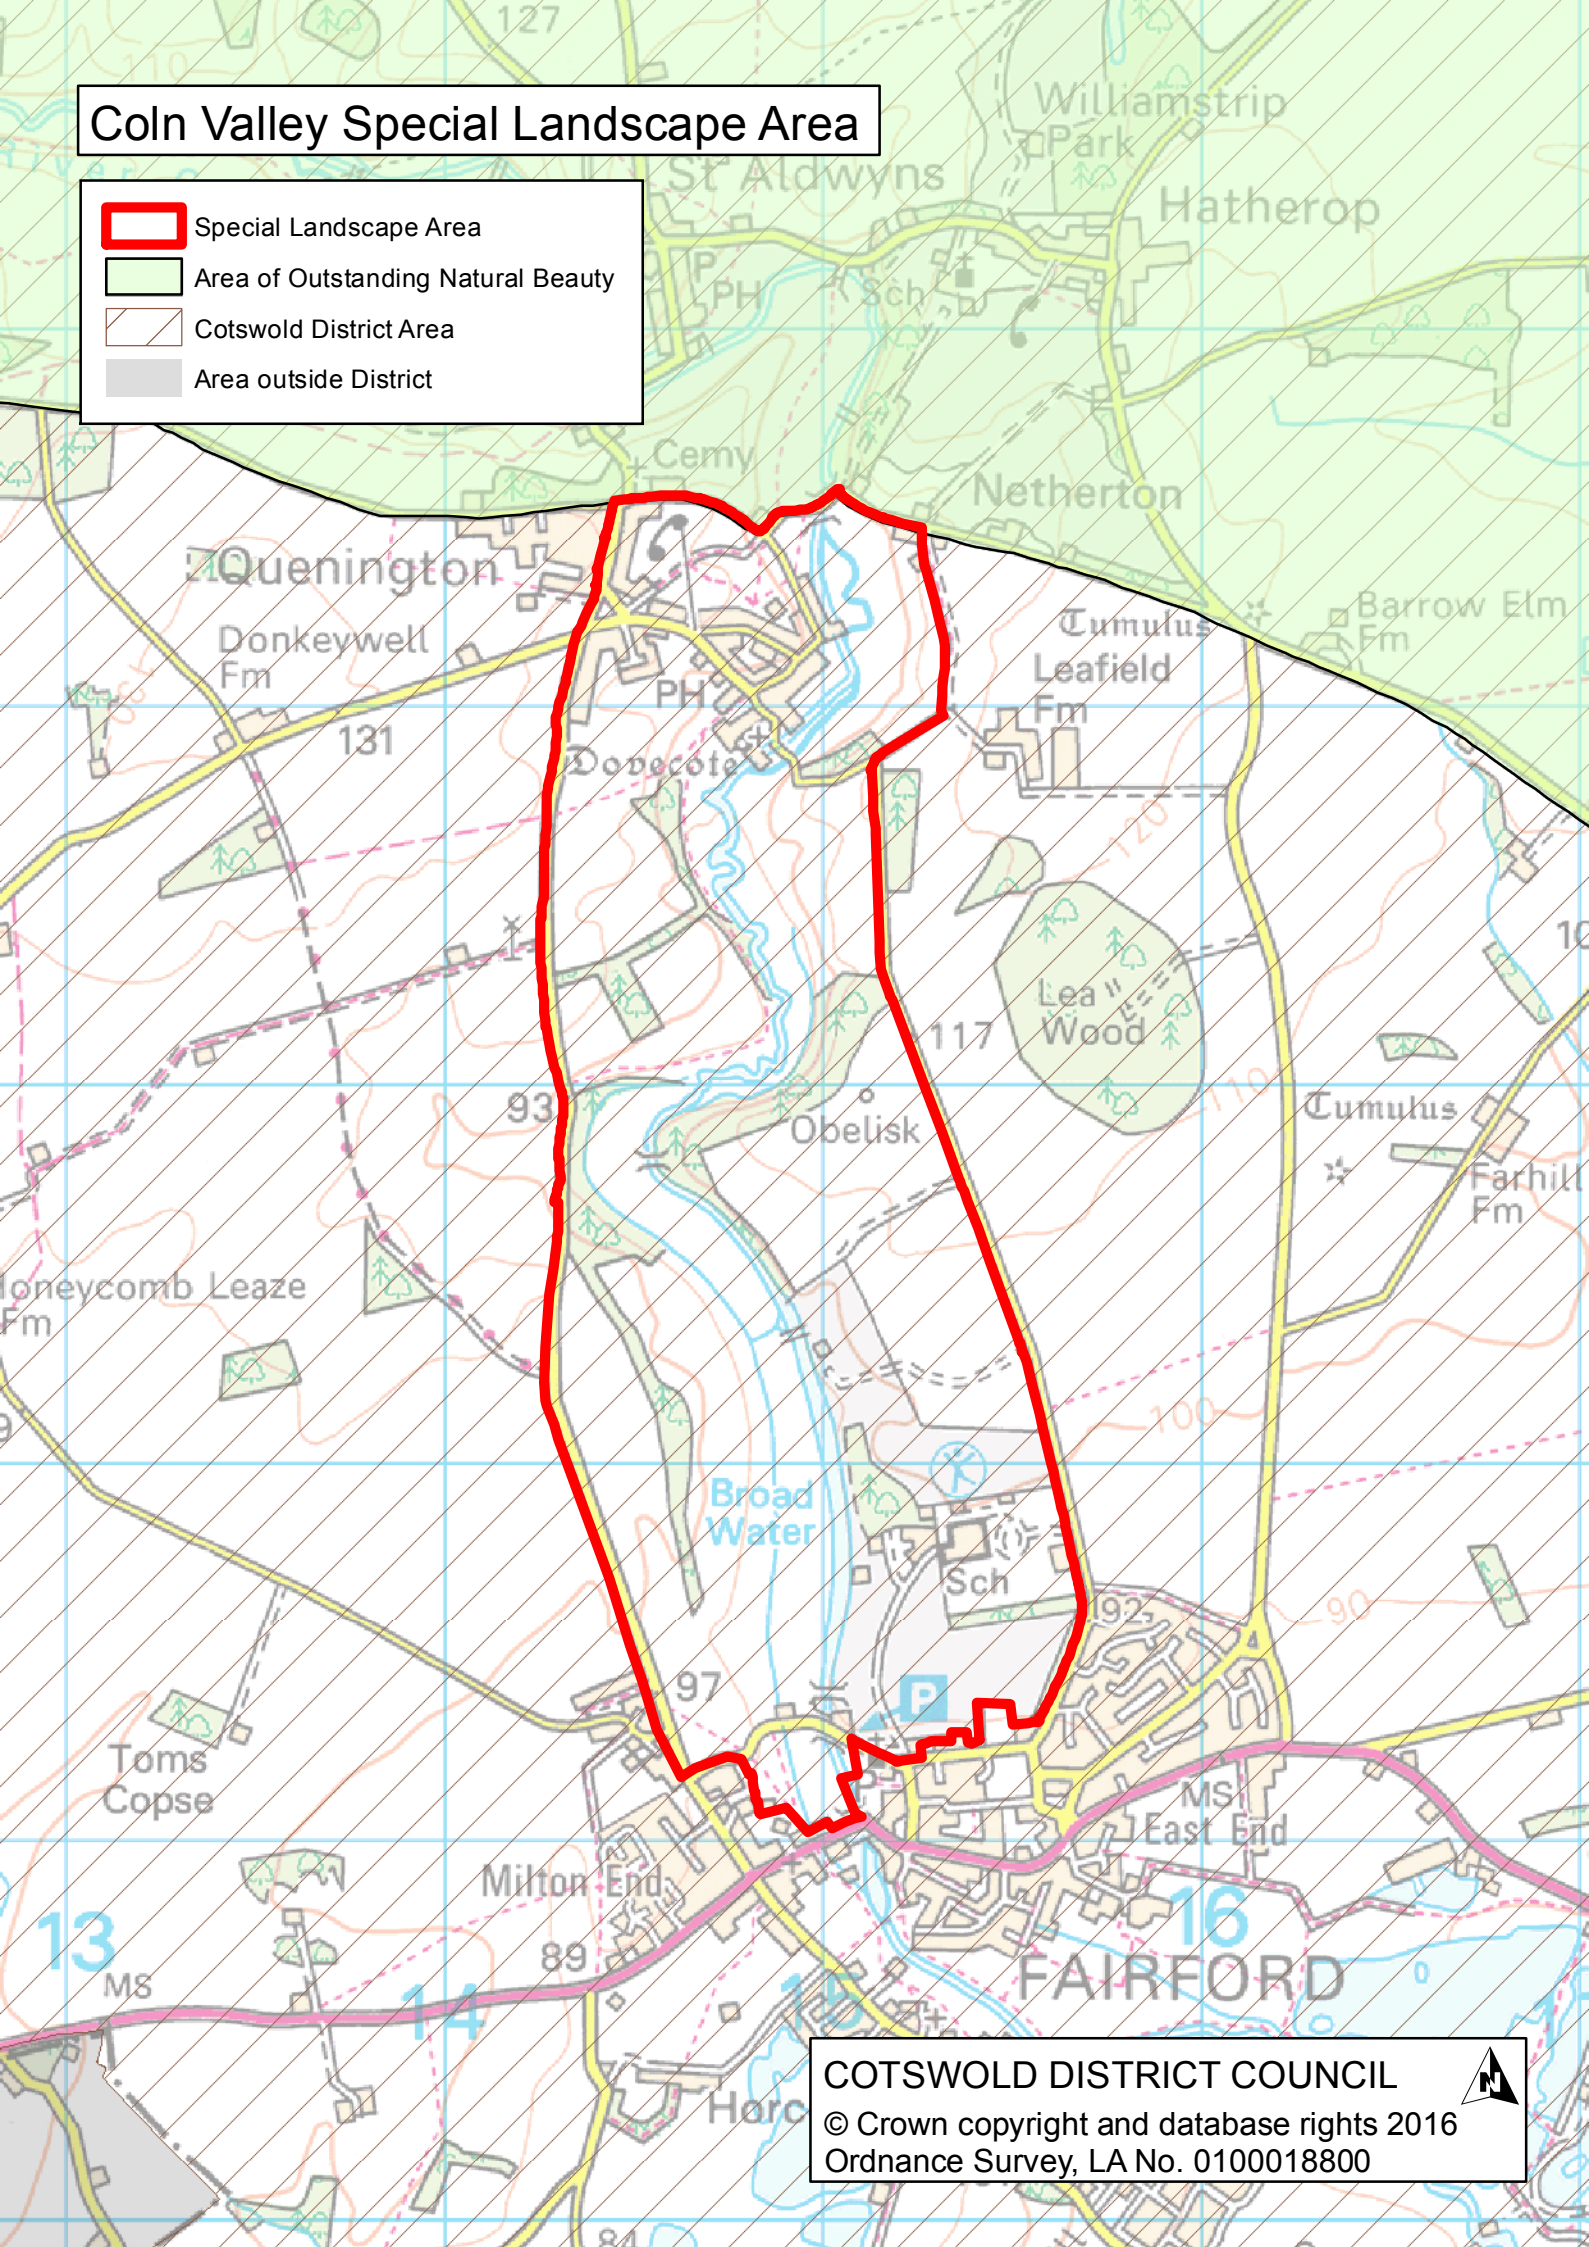

# Coln Valley Special Landscape Area

-  Special Landscape Area
-  Area of Outstanding Natural Beauty
-  Cotswold District Area
-  Area outside District

COTSWOLD DISTRICT COUNCIL

© Crown copyright and database rights 2016

Ordnance Survey, LA No. 0100018800