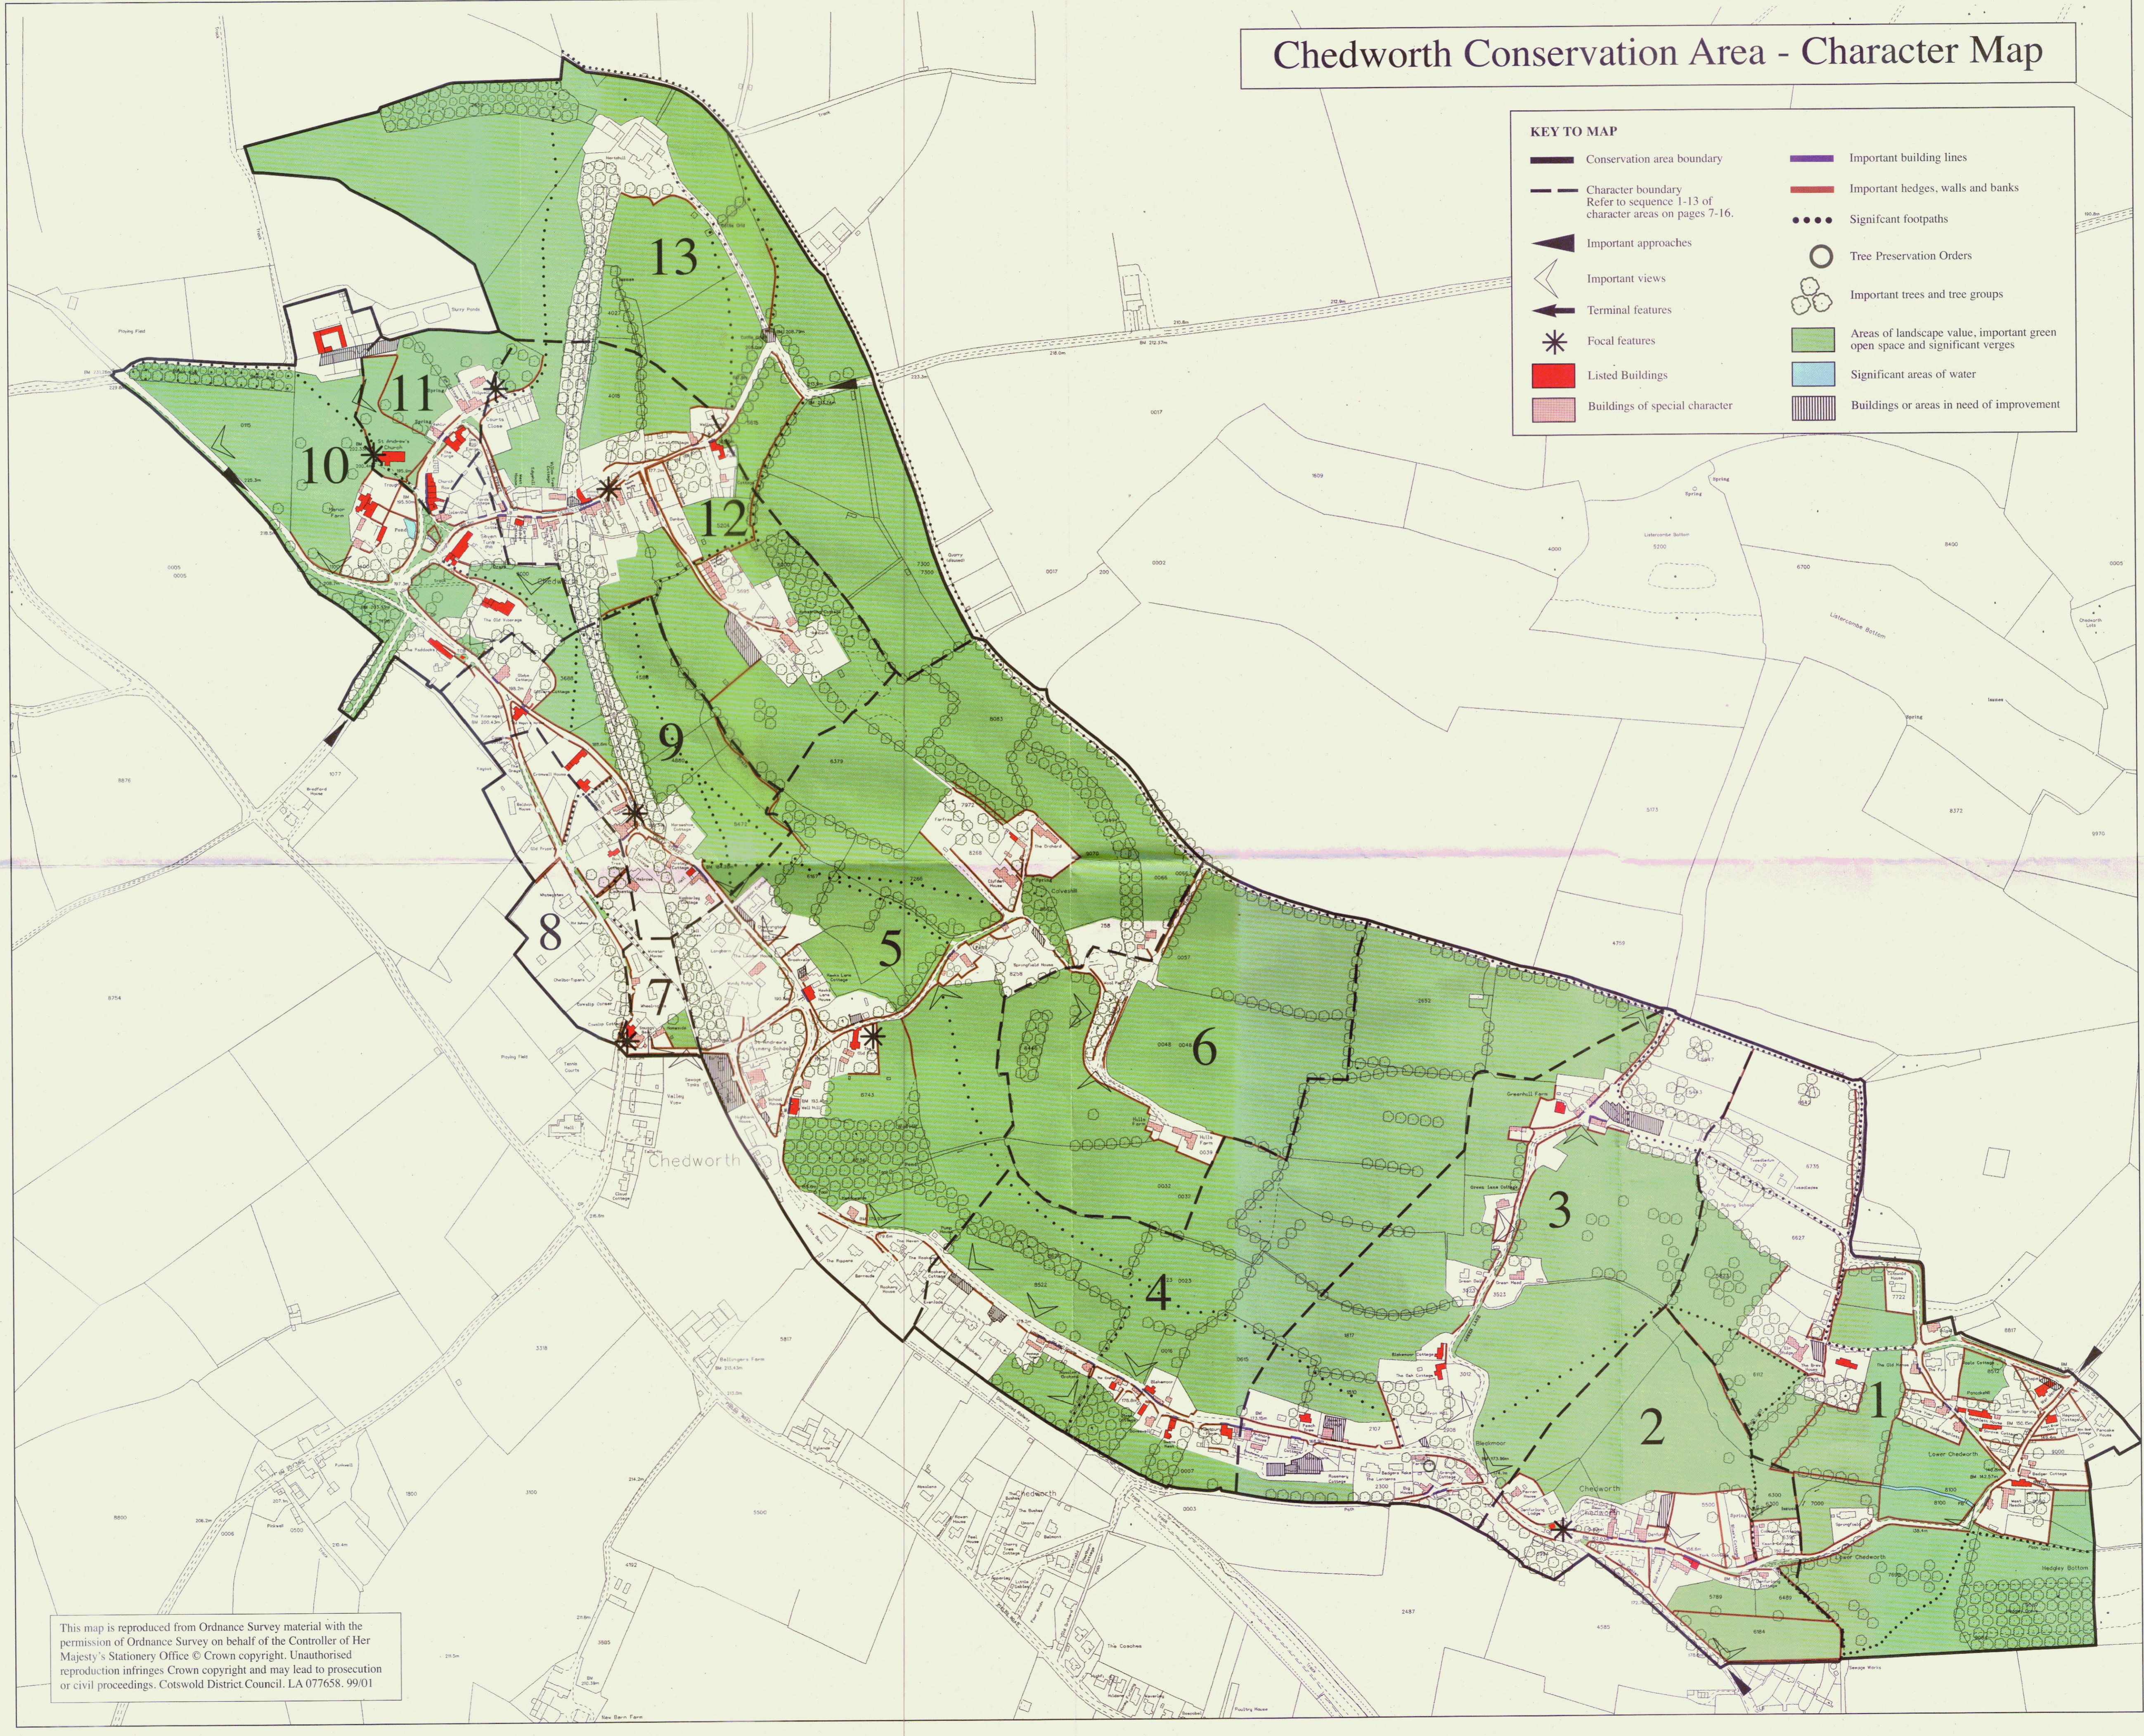

Chedworth Conservation Area - Character Map

KEY TO MAP

	Conservation area boundary		Important building lines
	Character boundary Refer to sequence 1-13 of character areas on pages 7-16.		Important hedges, walls and banks
	Important approaches		Significant footpaths
	Important views		Tree Preservation Orders
	Terminal features		Important trees and tree groups
	Focal features		Areas of landscape value, important green open space and significant verges
	Listed Buildings		Significant areas of water
	Buildings of special character		Buildings or areas in need of improvement

This map is reproduced from Ordnance Survey material with the permission of Ordnance Survey on behalf of the Controller of Her Majesty's Stationery Office © Crown copyright. Unauthorised reproduction infringes Crown copyright and may lead to prosecution or civil proceedings. Cotswold District Council. LA 077658. 99/01