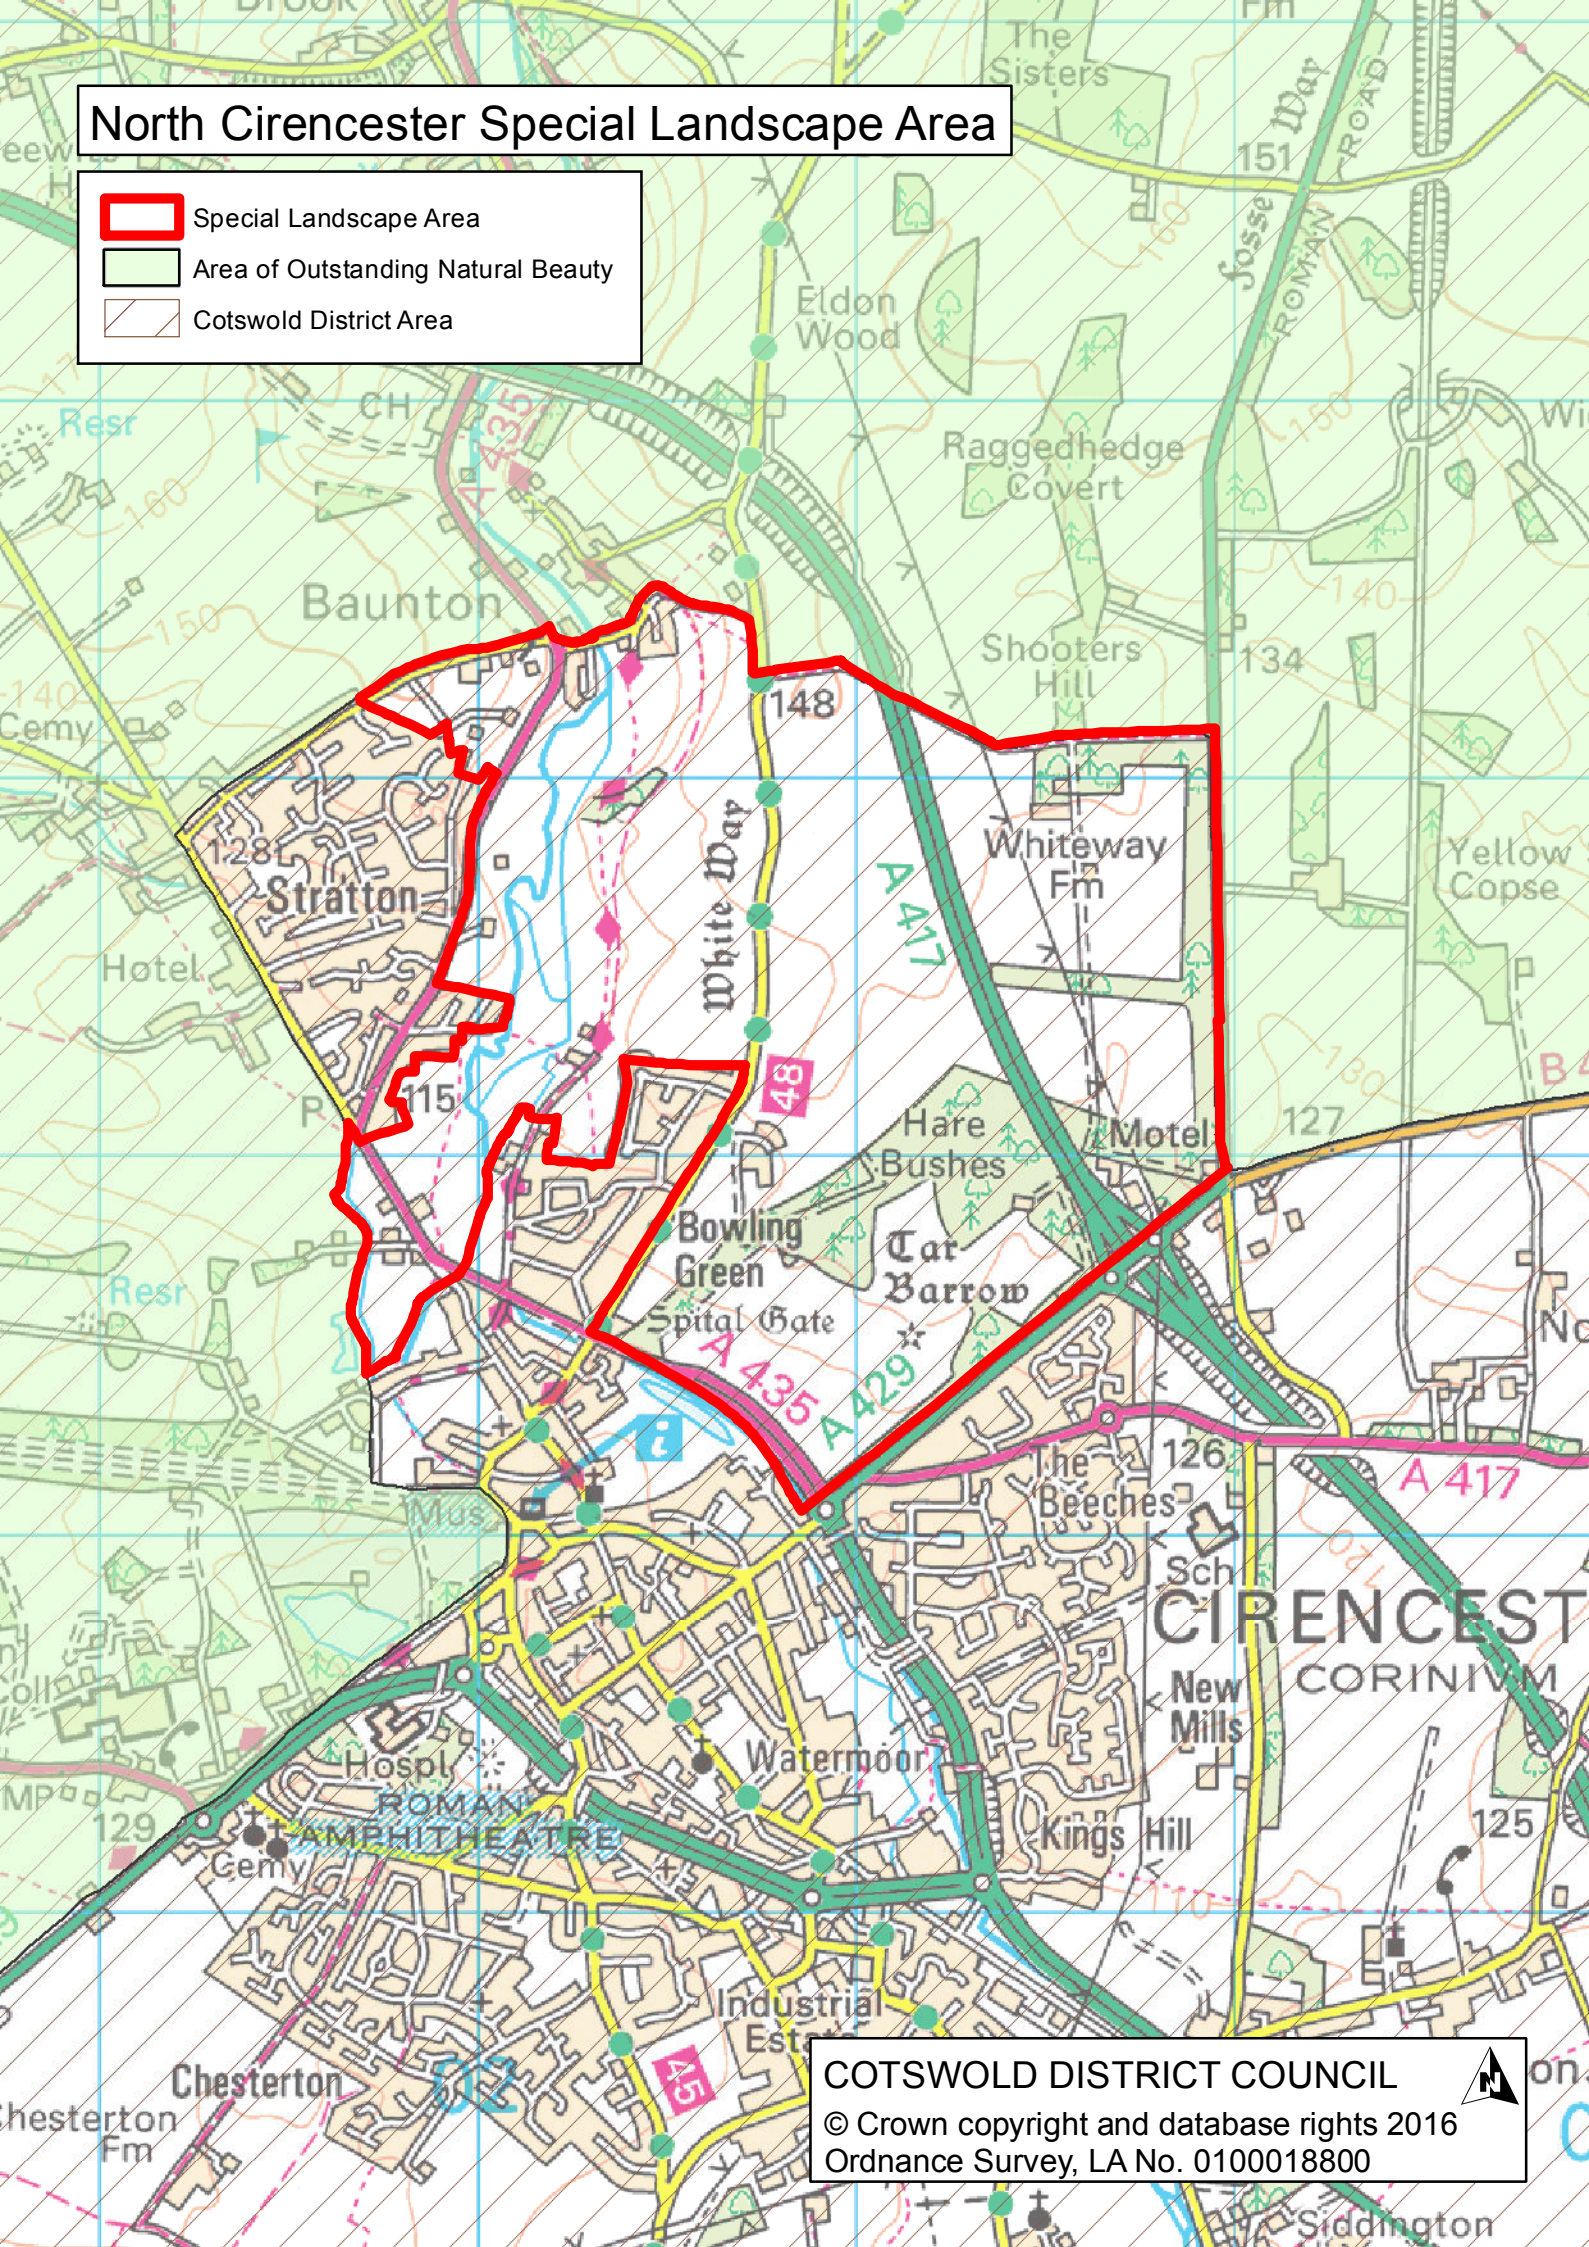

North Cirencester Special Landscape Area

-  Special Landscape Area
-  Area of Outstanding Natural Beauty
-  Cotswold District Area

COTSWOLD DISTRICT COUNCIL

© Crown copyright and database rights 2016
Ordnance Survey, LA No. 0100018800